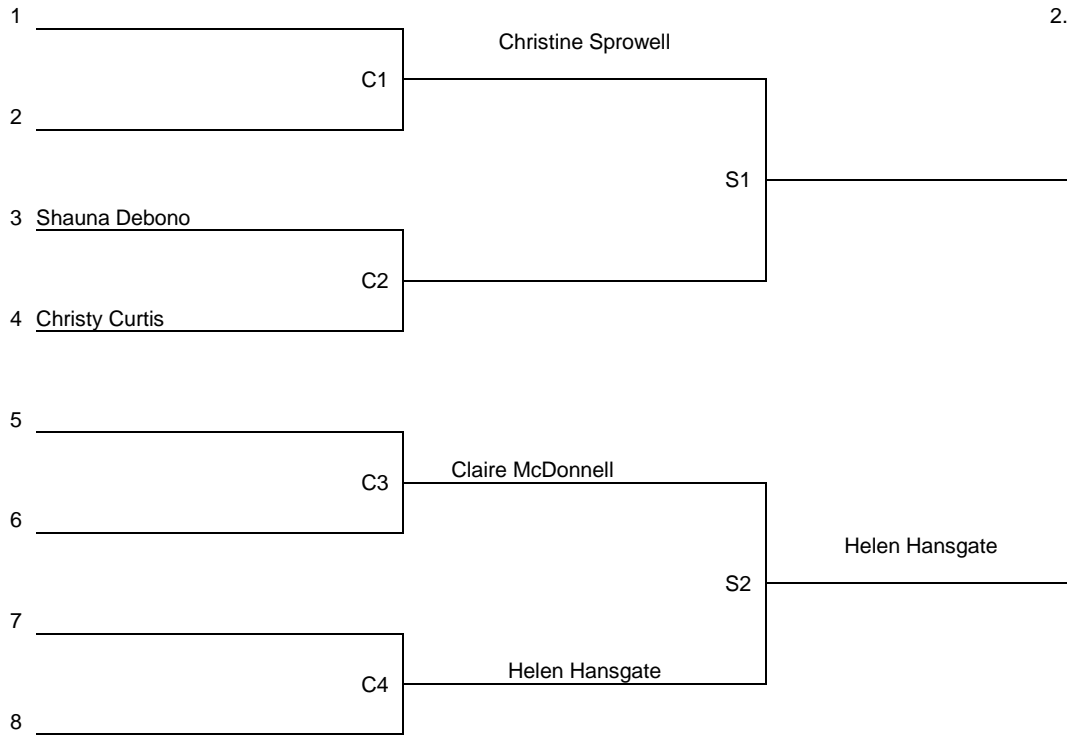

Tournament Ladies Singles _____

Location _____ Date _____

Main Draw

Seeded Teams

1. Christine
2. Helen

Championship
Winner